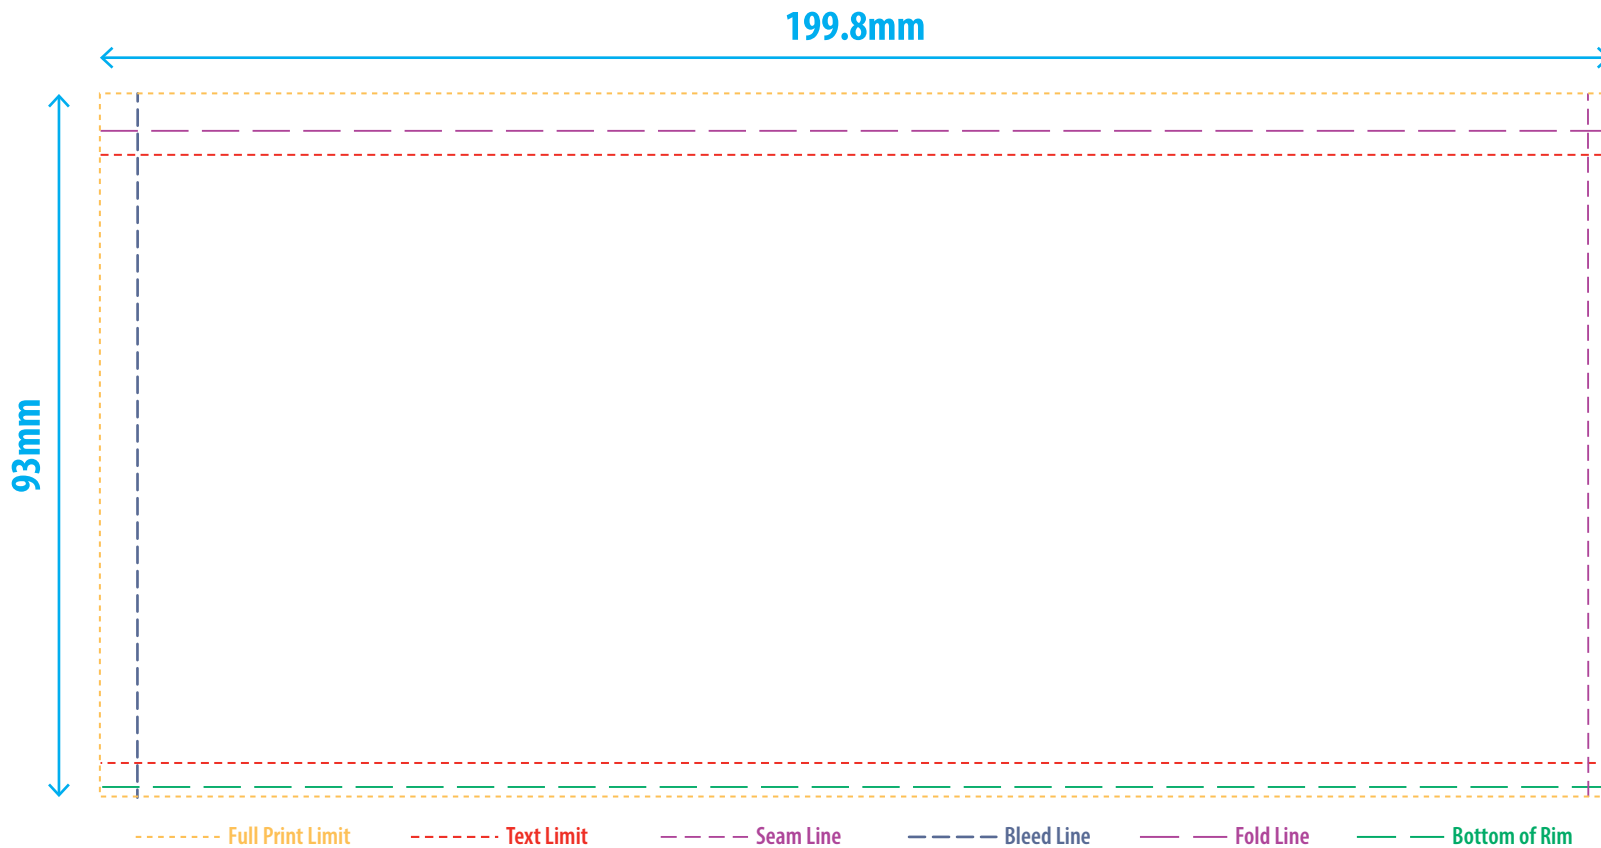

# 8oz Single Wall Cup

**NOTE:** Ensure that any objects or images that extend beyond the Full Print Limit are cropped (not clipped) for the curving to work correctly.