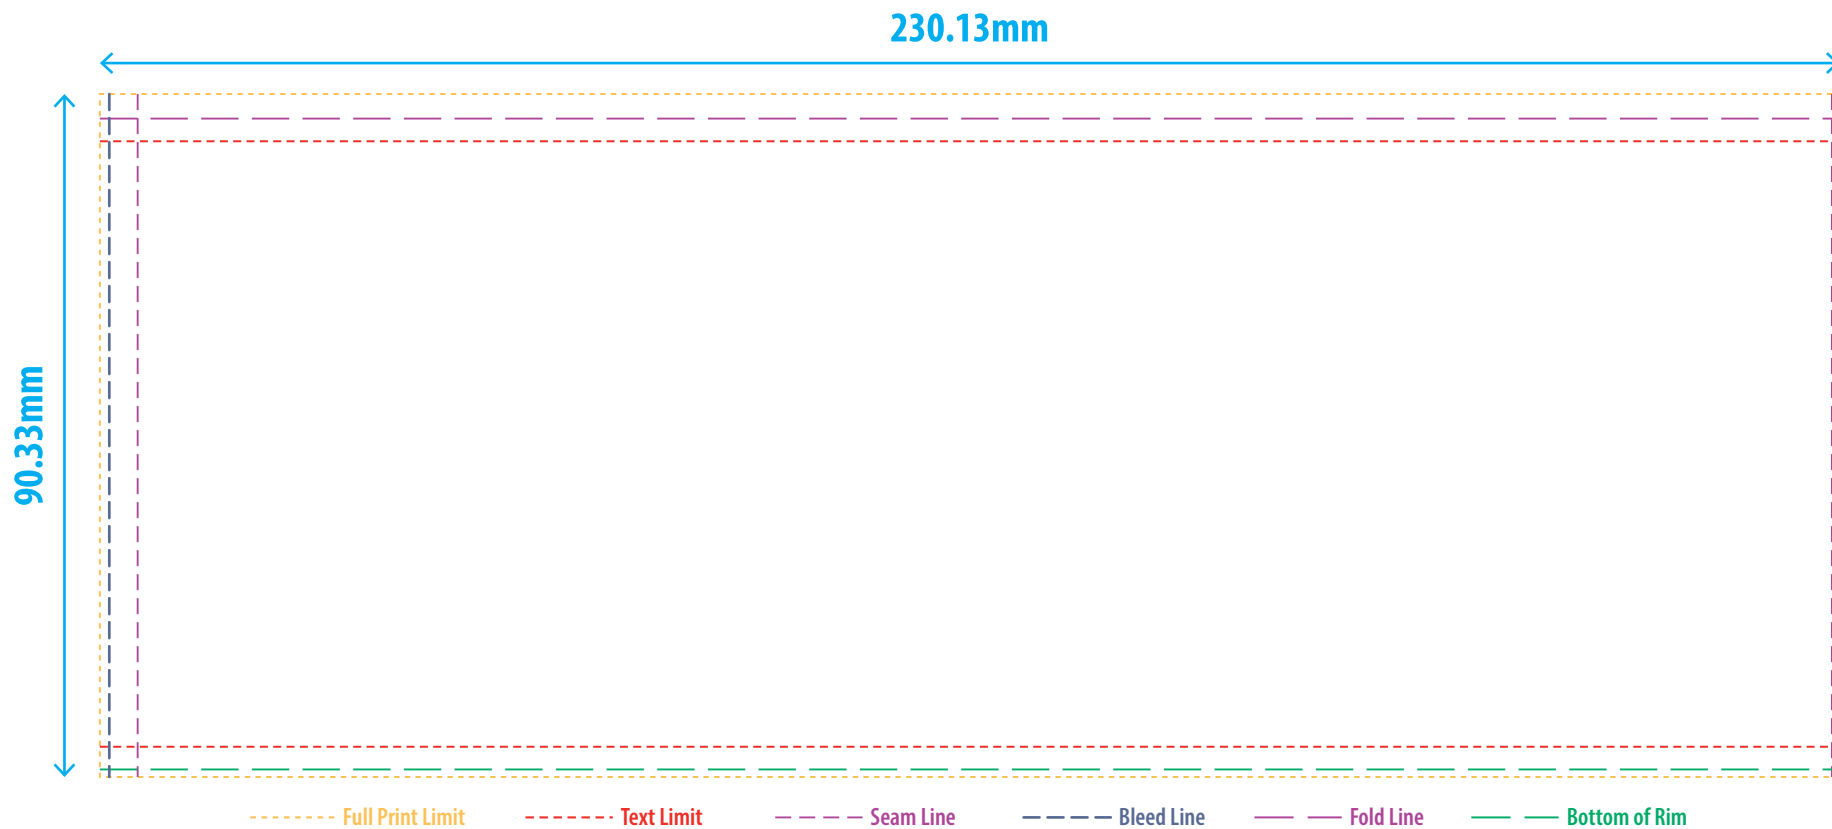

12oz Double Wall Cup

NOTE: Ensure that any objects or images that extend beyond the Full Print Limit are cropped (not clipped) for the curving to work correctly.